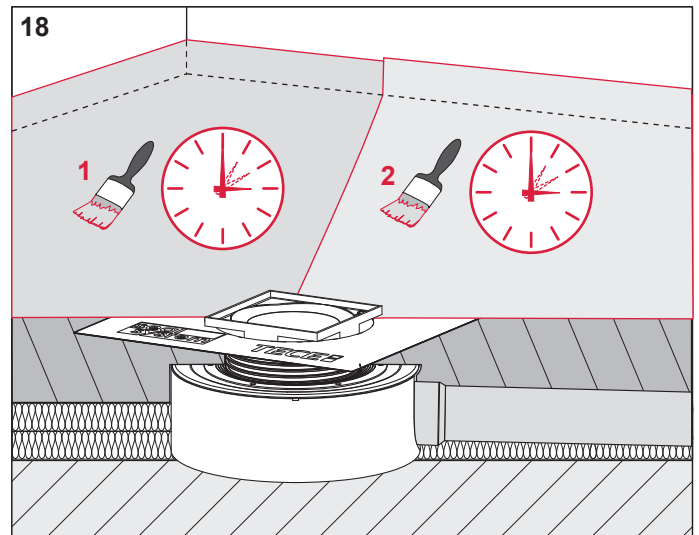

TECEdrainpoint S – 366 00 20 / ... 21

366 00 20

366 00 21

TECEdrainpoint S – 366 00 20 / ... 21

AT430 085 00 b