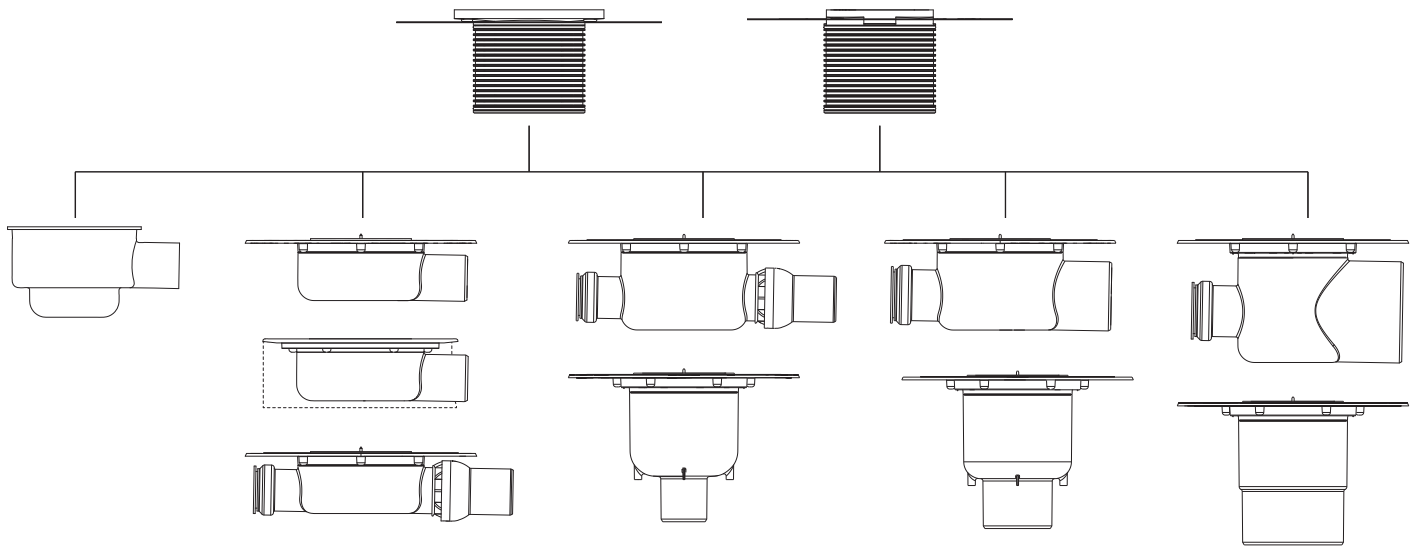

TECEdrainpoint S – 366 00 20 / ... 21

366 00 20

366 00 21

TECEdrainpoint S – 366 00 20 / ... 21

AT430 085 00 b