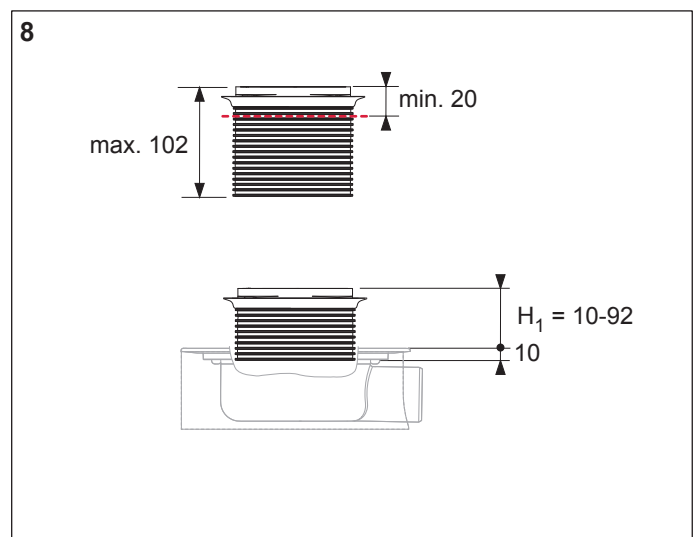

TECEdrainpoint S – 366 00 20 / ... 21

366 00 20

366 00 21

TECEdrainpoint S – 366 00 20 / ... 21

AT430 085 00 b