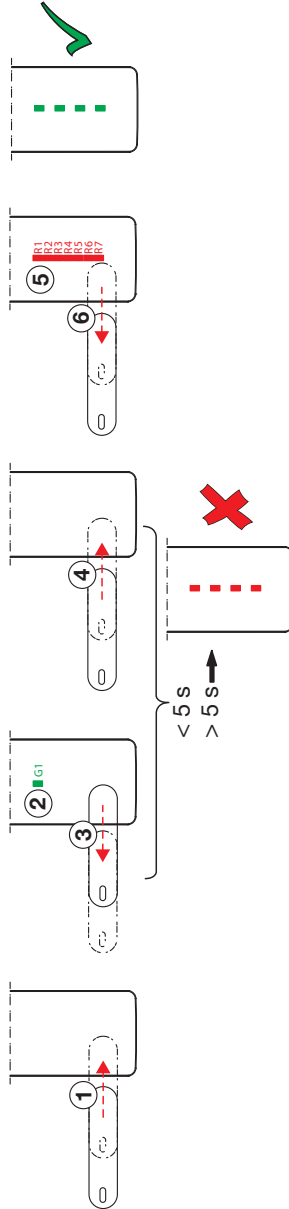

1) Short lights OFF
2) Short lights ON
3) Factory settings

Factory default	1 x	2 x	3 x	4 x	5 x	6 x	7 x	8 x
Max short flow (sec)	1 x	6	8	10	15	20	30	60
Max long flow (sec)	2 x	30	45	90	120	240	300	600
Automatic flush (h)	3 x	0	12	24	48	72	-	-
Automatic flush (sec)	4 x	10	30	60	120	180	240	300
Operation mode	5 x	OFF¹⁾	ON²⁾	FS³⁾	-	-	-	-

Example 1: Max short flow 6 s → 30 s