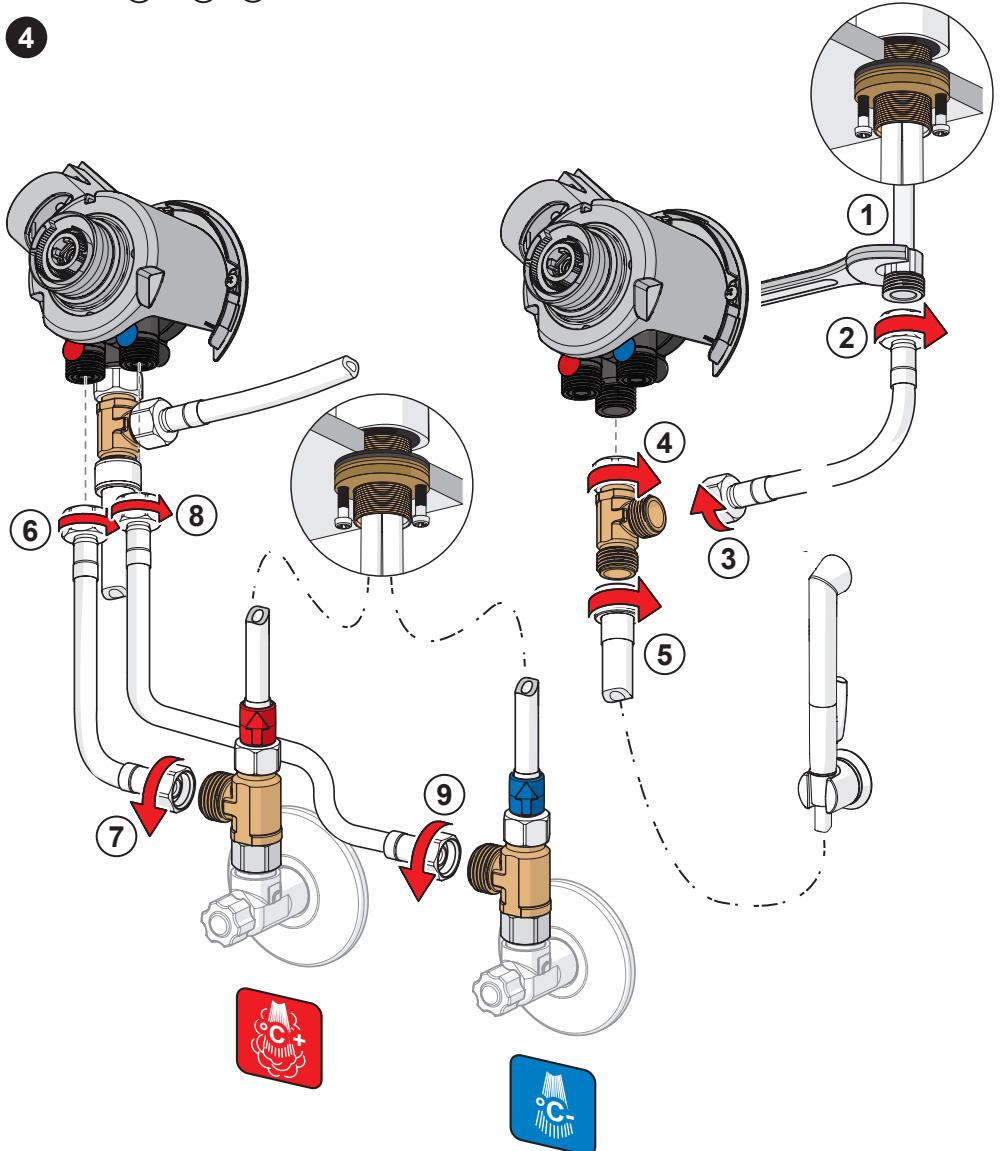

①

② ... ④
⑥ ... ⑨

④ ... ⑥
⑧

4