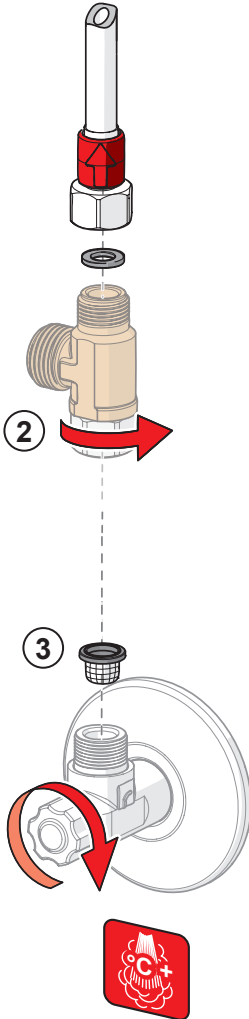

OFF

- 1) Short lights OFF
- 2) Short lights ON
- 3) Factory settings

Factory default	1 x	2 x	3 x	4 x	5 x	6 x	7 x	8 x
Max short flow (sec)	1 x	6	8	10	15	20	30	60
Max long flow (sec)	2 x	30	45	90	120	240	300	600
Automatic flush (h)	3 x	0	12	24	48	72	-	-
Automatic flush (sec)	4 x	10	30	60	120	180	240	300
Operation mode	5 x	OFF ¹⁾	ON ²⁾	FS ³⁾	-	-	-	-

Example 1: Max short flow 6 s → 30 s

Example 2: Operation mode → FS = factory settings

①

1

2

Lithium
CR2450 3 V

HANSA

④