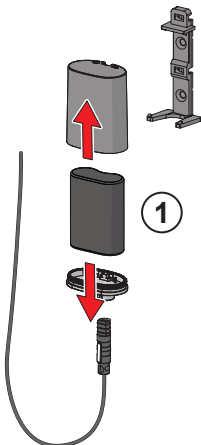

OFF

- 1) Short lights OFF
- 2) Short lights ON
- 3) Factory settings

Factory default	1 x	2 x	3 x	4 x	5 x	6 x	7 x	8 x
Max short flow (sec)	1 x	6	8	10	15	20	30	60
Max long flow (sec)	2 x	30	45	90	120	240	300	600
Automatic flush (h)	3 x	0	12	24	48	72	-	-
Automatic flush (sec)	4 x	10	30	60	120	180	240	300
Operation mode	5 x	OFF ¹⁾	ON ²⁾	FS ³⁾	-	-	-	-

Example 1: Max short flow 6 s → 30 s

Example 2: Operation mode → FS = factory settings

①

1

2

Lithium
CR2450 3 V

HANSA

④