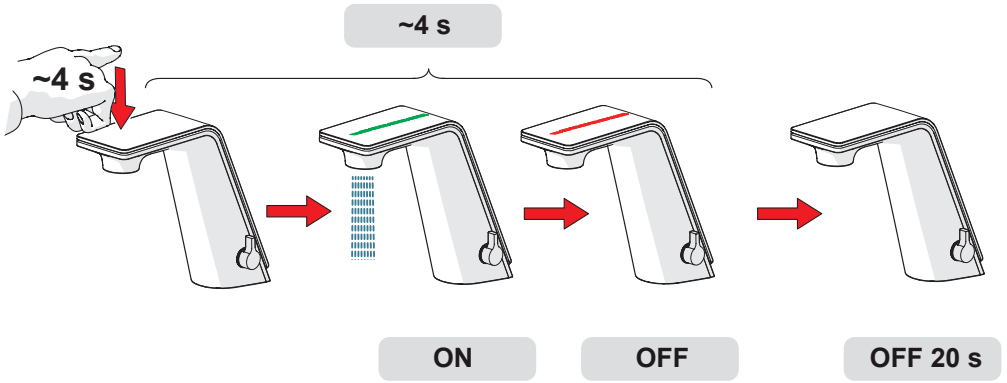

① ③

②

③

cleaning.hansa.com

Oras Group is a powerful European provider of sanitary fittings: the market leader in the Nordics and a leading company in Continental Europe. The company's mission is to make the use of water easy and sustainable and its vision is to become the European leader of advanced sanitary fittings. Oras Group has two strong brands: Oras and Hansa.