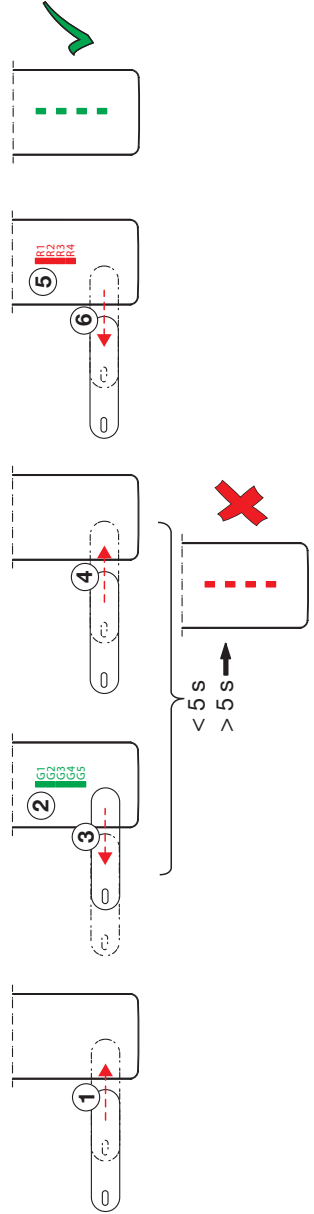

2

1

3

①

② ... ④
⑥ ... ⑨

④ ... ⑥
⑧

4

5

OFF

- 1) Short lights OFF
- 2) Short lights ON
- 3) Factory settings

Factory default	1 x	2 x	3 x	4 x	5 x	6 x	7 x	8 x
Max short flow (sec)	1 x	6	8	10	15	20	30	60
Max long flow (sec)	2 x	30	45	90	120	240	300	600
Automatic flush (h)	3 x	0	12	24	48	72	-	-
Automatic flush (sec)	4 x	10	30	60	120	180	240	300
Operation mode	5 x	OFF ¹⁾	ON ²⁾	FS ³⁾	-	-	-	-

Example 1: Max short flow 6 s → 30 s

Example 2: Operation mode → FS = factory settings

①

1

2

Lithium
CR2450 3 V

HANSA

④

1 0774 2201

2

① ②

③

②

① 0774 2201

②

- ① ② ④ ⑤ ⑥ ⑦