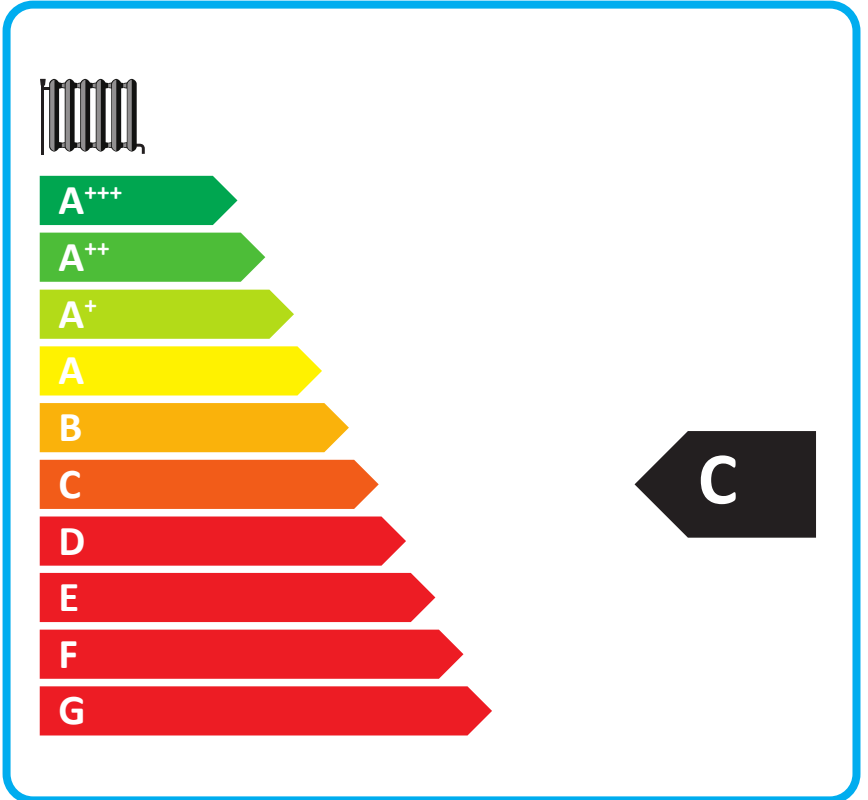

ENERG

енергия · ενέργεια

7739623290

JUPA ZWRKE05

ZWR18-7KE23S0092, CR 120

Icons for Heating (C), Water tap (A), and Radiator.

Icons for Solar panel (+), Water tank (+), Control panel (+), and Heating (C).