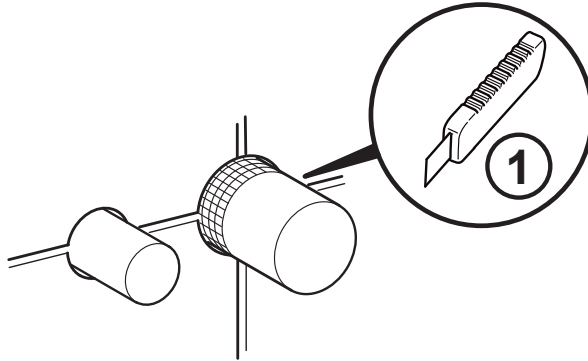

Installation

CZ Montáž
DE Montage
ES Montaje

FR Installation
GR Συναρμολόγηση
HU Szerelés

IT Montaggio
NL Installatie
PT Instruções

RO Instalare
SI Montaža
SK Inštalácia

(+15 mm) 59 913 136