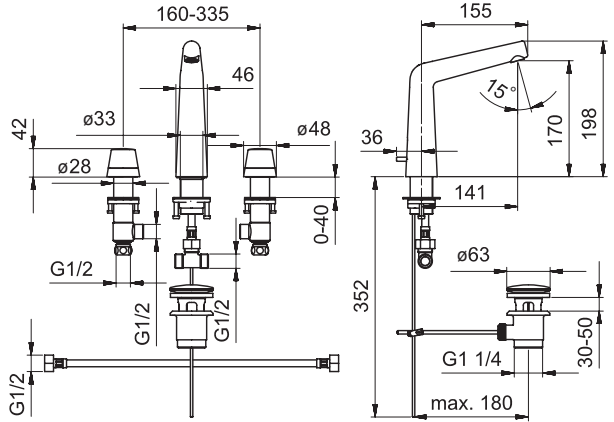

Technical data.....	4
Installation	5-8
Operation.....	9
Maintenance.....	9
Spare parts.....	10

5105 2183

EN 200

I (ISO 3822)

50 - 1000 kPa

0.1 l/s (300 kPa) (with flow controller)

100 kPa (0.1 l/s)

max. +80°C