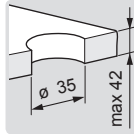

Installation

CZ Montáž

DE Montage

DK Installation

ES Montaje

FI Asennus

FR Installation

GR Συναρμολόγηση

HU Szerelés

IT Montaggio

NL Installatie

NO Montering

PL Instalacja

PT Instruções

RU Установка

SE Installation

SI Montaža

SK Inštalácia

1