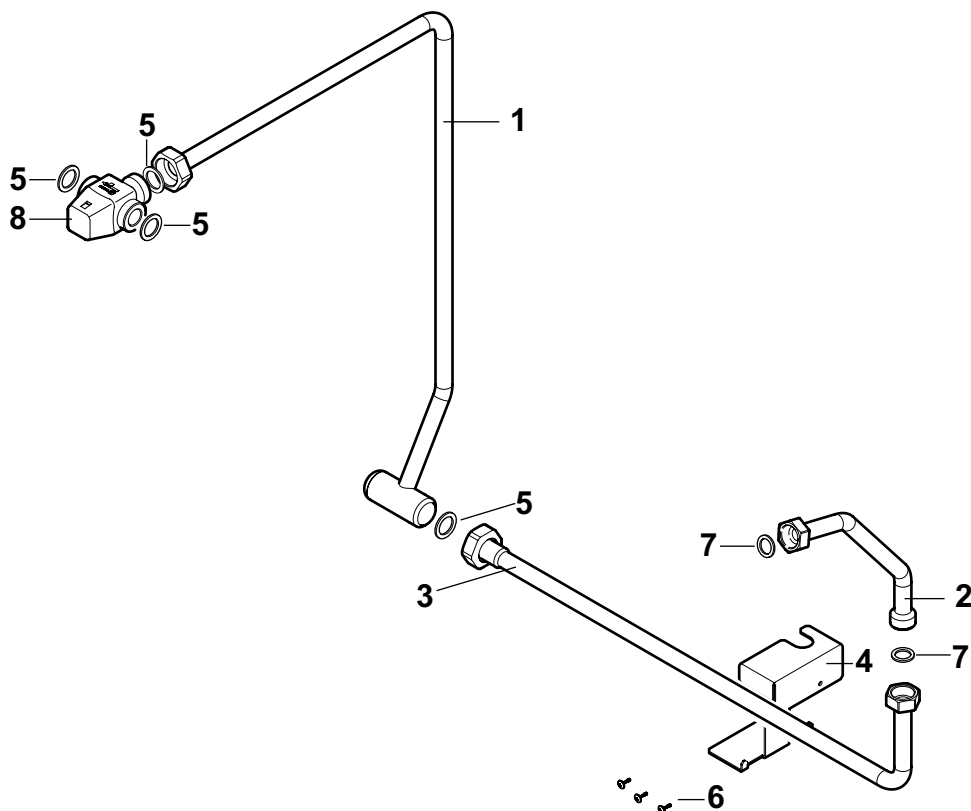

Pezzi di ricambio

Części zamienne

Piezas de recambio

Запасные части

C003879-C

Rif.	Codice	Descrizione
1	300025811	Tubo di collegamento limitatore
2	300024808	Tubo di ritorno
3	300024795	Insieme tubo ritorno
4	300025007	Supporto kit
5	95013062	Guarnizione verde 30x21x2
6	95770149	Vite per lamiera RLH 3.9x19
7	95013060	Guarnizione verde 24x17x2
8	300009482	Miscelatore termostatico ACS M1"

Ref.	Referencia	Descripción
1	300025811	Tubo de conexión del limitador
2	300024808	Tubo de retorno
3	300024795	Conjunto de tubo de retorno
4	300025007	Soporte de kit
5	95013062	Junta verde 30x21x2
6	95770149	Tornillo de chapa RLH 3.9x19
7	95013060	Junta verde 24x17x2
8	300009482	Mezclador termostático para agua caliente sanitaria M1"

Poz.	Nr art.	Opis
1	300025811	Przewód połączeniowy ogranicznika
2	300024808	Przewód powrotu
3	300024795	Zestaw przewodu powrotu
4	300025007	Wspornik zestawu
5	95013062	Uszczelka zielona 30x21x2
6	95770149	Blachowkręt RLH 3.9x19
7	95013060	Uszczelka zielona 24x17x2
8	300009482	Zawór antyoparzeniowy c.w.u. M1"

Поз.	Артикул	Обозначение
1	300025811	Соединительная трубка ограничителя
2	300024808	Обратная труба
3	300024795	Комплект обратного трубопровода
4	300025007	Опора для набора
5	95013062	Прокладка 30x21x2
6	95770149	Саморез RLH 3.9x19
7	95013060	Прокладка 24x17x2
8	300009482	Термостатический смеситель M1"