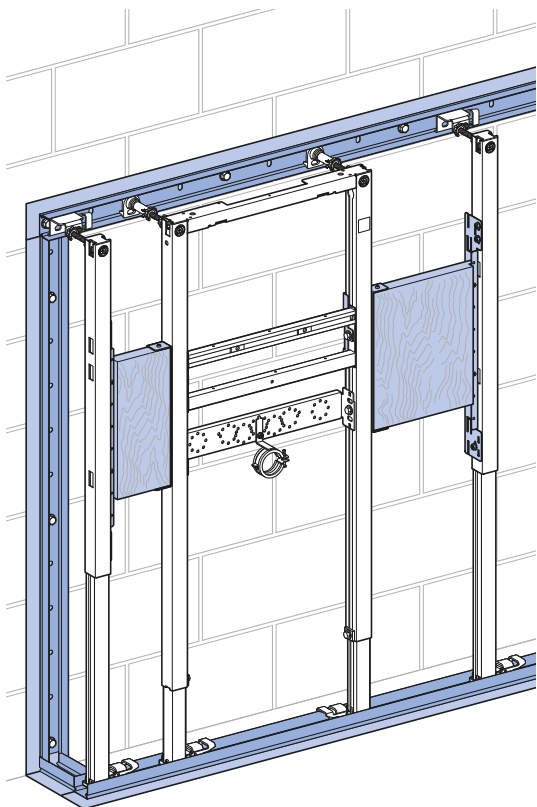

INSTALLATION MANUAL

MONTAGEANLEITUNG
INSTRUCTIONS DE MONTAGE
ISTRUZIONI PER IL MONTAGGIO

970.221.00.0(00)

A

i

i

✓

1

9

10

11

12

B

✓

111.04x.00.1

	B
(60)	65 cm = 111.041.00.1
(75)	80 cm = 111.042.00.1
(90)	95 cm = 111.043.00.1
(105)	110 cm = 111.044.00.1
(120)	125 cm = 111.045.00.1
(135)	140 cm = 111.046.00.1