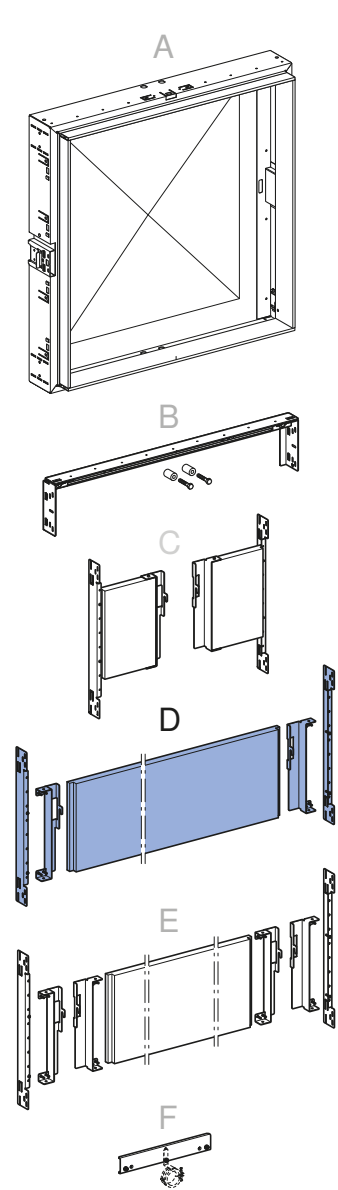

INSTALLATION MANUAL

MONTAGEANLEITUNG
INSTRUCTIONS DE MONTAGE
ISTRUZIONI PER IL MONTAGGIO

970.221.00.0(00)

A

i

i

✓

1

9

10

11

12

B

✓

111.04x.00.1

	B
(60)	65 cm = 111.041.00.1
(75)	80 cm = 111.042.00.1
(90)	95 cm = 111.043.00.1
(105)	110 cm = 111.044.00.1
(120)	125 cm = 111.045.00.1
(135)	140 cm = 111.046.00.1