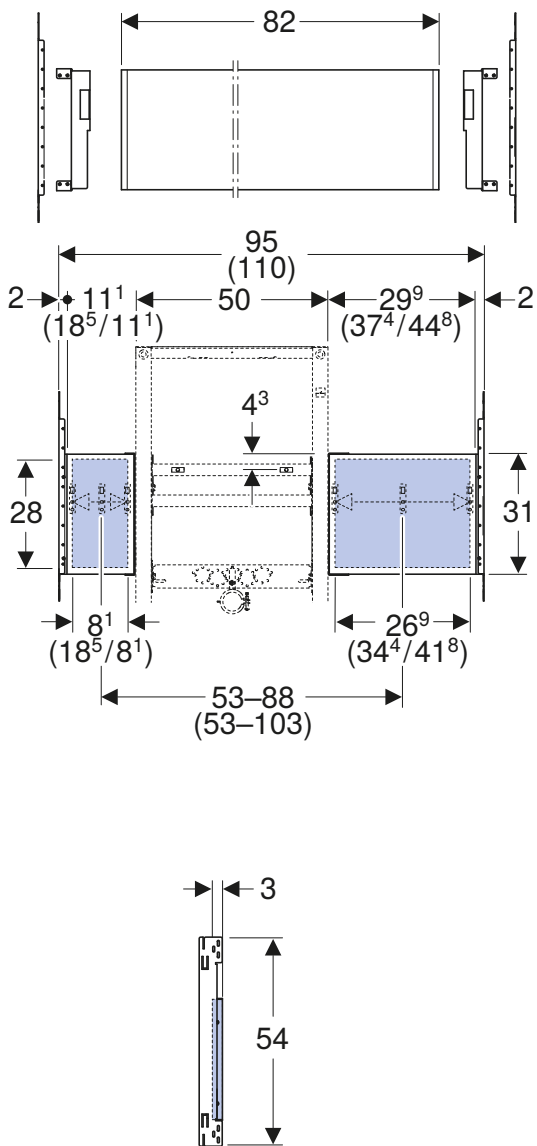

INSTALLATION MANUAL

MONTAGEANLEITUNG
INSTRUCTIONS DE MONTAGE
ISTRUZIONI PER IL MONTAGGIO

970.221.00.0(00)

A

i

i

✓

1

2

3

i

4

5

6

8

7

9

10

11

12

B

✓

111.04x.00.1

	B
(60)	65 cm = 111.041.00.1
(75)	80 cm = 111.042.00.1
(90)	95 cm = 111.043.00.1
(105)	110 cm = 111.044.00.1
(120)	125 cm = 111.045.00.1
(135)	140 cm = 111.046.00.1

1

2

3

4

5

6

8

7